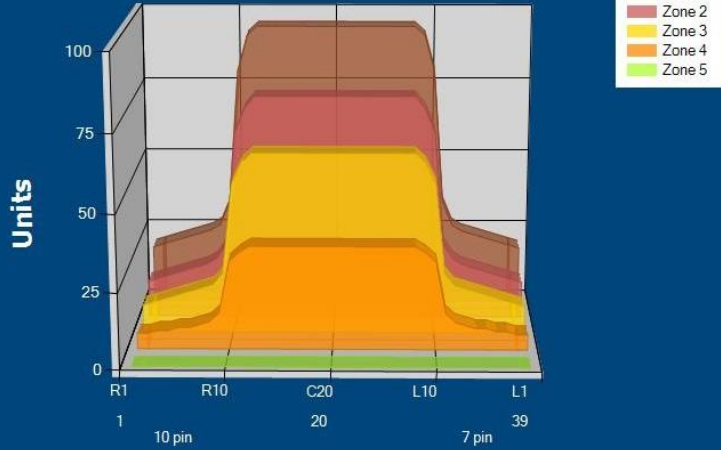

# CROWN JEWEL

Conditioner:  
Cleaner:

## Zone Configuration

Cleaner Transition

## Boards

Mode: Clean and Condition  
 Speed: Max Clean  
 Start Cleaner Spray: 0 Feet  
 Start Squeegee: 0 Feet  
 Start Conditioning: 6 Inches  
 Split Pattern: No

Zone 1	Avg	Ratio	Zone 2	Avg	Ratio
Left	23.0	4.1 : 1	Left	16.0	4.7 : 1
Right	23.0	4.1 : 1	Right	16.0	4.7 : 1
Center	95.0		Center	75.0	
Zone 3	Avg	Ratio	Zone 4	Avg	Ratio
Left	13.0	4.6 : 1	Left	6.8	5.0 : 1
Right	13.0	4.6 : 1	Right	6.8	5.0 : 1
Center	60.0		Center	34.0	
Zone 5	Avg	Ratio			
Left	0.0	1.0 : 1			
Right	0.0	1.0 : 1			
Center	0.0				