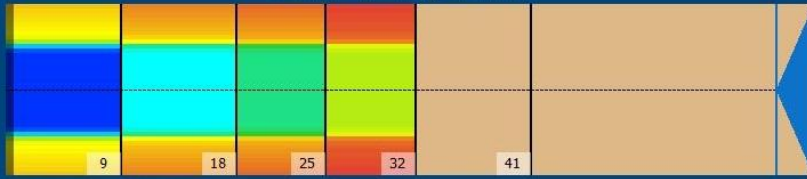

## Zone Configuration

Cleaner Transition

## Boards

Mode: Clean and Condition  
 Speed: Max Clean  
 Start Cleaner Spray: 0 Feet  
 Start Squeegee: 0 Feet  
 Start Conditioning: 6 Inches  
 Split Pattern: No

Zone 1	Avg	Ratio	Zone 2	Avg	Ratio
Left	23.0	4.1 : 1	Left	16.0	4.7 : 1
Right	23.0	4.1 : 1	Right	16.0	4.7 : 1
Center	95.0		Center	75.0	
Zone 3	Avg	Ratio	Zone 4	Avg	Ratio
Left	13.0	4.6 : 1	Left	6.8	5.0 : 1
Right	13.0	4.6 : 1	Right	6.8	5.0 : 1
Center	60.0		Center	34.0	
Zone 5	Avg	Ratio			
Left	0.0	1.0 : 1			
Right	0.0	1.0 : 1			
Center	0.0				